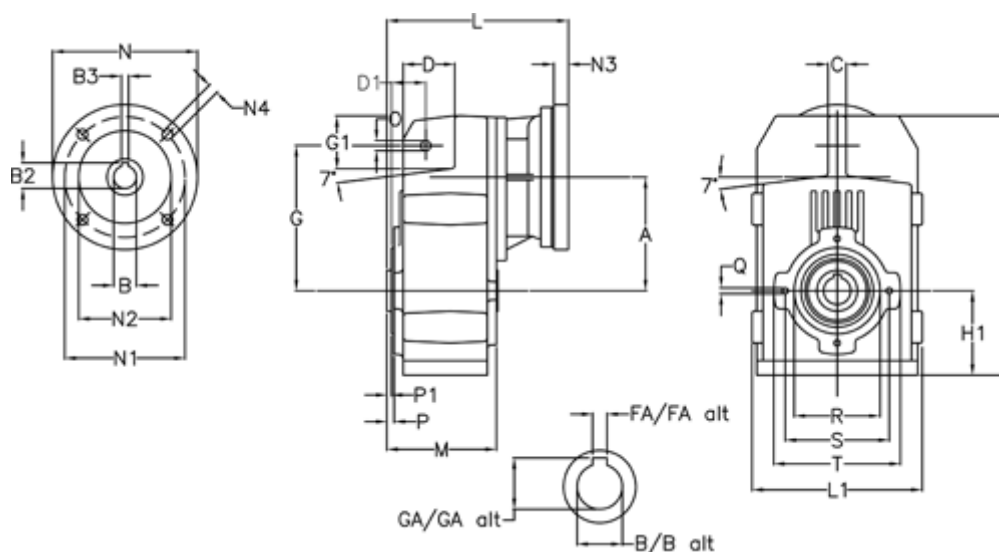

Article number: 29560225613225
 Description: Shaft mounted gear
 A253H35-256,1-P71B5

Measures

A = 128.75	FA = 10	M = 135.5	Q = M10x14
B = 35	G = 162	N = 160	R = 110
B1 = 14	G1 = 58.0	N1 = 130	S = 130
B2 = 16.3	GA = 38.3	N2 = 110	T = 150
B3 = 5	H = 290.5	N4 = M8x16	
C = 20	H1 = 93.5	O = 13	
D = 57.0	L = 213.0	P = 6.0	
D1 = 43.5	L1 = 188	P1 = 3.5	